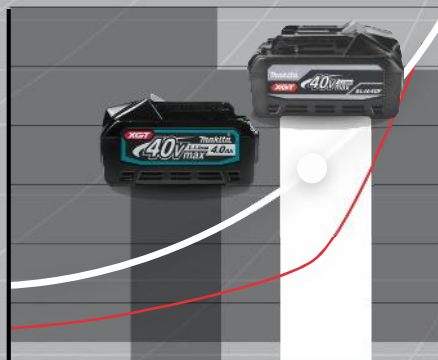

Tabless cells avoid current concentration by connecting the entire end of the electrode to the end of the cell instead of the tabs. This improves battery efficiency, thermal management and overall battery performance. Elevate your workday with the high-output 40V Max 4.0Ah battery – where power, durability, and innovation meet to redefine excellence in tool performance.

BRUSHLESS MOTOR FOR POWER AND PERFORMANCE

ADVANCED ELECTRONICS

DUAL COOLING FANS FOR CONSISTENT FAST CHARGE

TABLESS CELL TECHNOLOGY

CONTINUOUS WORKING TIME

MAX OUTPUT
*VS BL4040

■ TABBED CELL
BL4040

□ TABLESS CELL
BL4040F