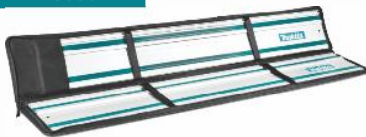

GUIDE RAIL PROTECTOR BAG

1.4m Protector Bag

$109 Incl
E-05664