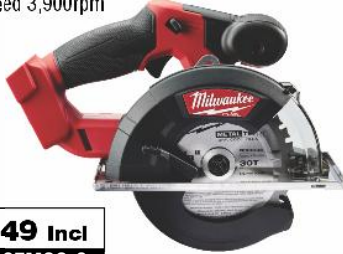

M18 FUEL™ 125mm ANGLE GRINDER - SKIN

- Brushless
- Paddle Switch
- Kick Back Prevention
- Anti Vibration Handle

\$449 Incl
M18FAG125XPD-0 **M18 FUEL**

M18 FUEL™ 150mm METAL CUTTING CIRCULAR SAW - SKIN

- Brushless
- Blade Size 135mm to 150mm
- Max Cut 135mm Blade 51.3mm
- Max Cut 150mm Blade 57.2mm
- Speed 3,900rpm